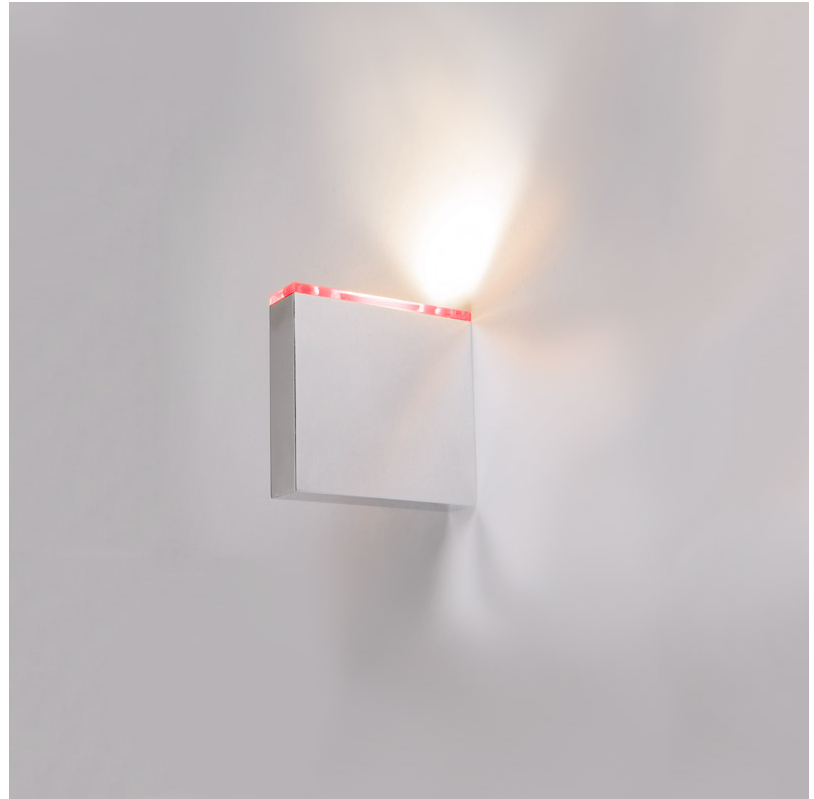

PROJECT
TYPE
SPECIFIER
QUANTITY
DATE

MATCH SINGLE STANDARD SURFACE

D103090-

base number Finish Options

1. To build a product code in our configurator select the specify button on the base model # product page
2. To build a manual product code on this datasheet choose from the options listed below in blue font and add the suffix to the base model #

GENERAL

Series: Match
Subseries: Match Single Standard
Partner: Quasar
Division: Design
Installation: Surface
Product Type: Wall Surface
Mounting Location: Wall
Light Distribution: Uplight

PHYSICAL

Shape: Abstract
Length (mm): 60
Length (in): 2 3/8
Width (mm): 15
Width (in): 9/16
Height (mm): 63
Height (in): 2 1/2
Weight (kg): 1
Weight (lbs): 2.2
Diffuser: Acrylic – See Finish Options
Fixture Finish: RED / ORG / YEL / GRN / LBL / TRA
Fixture Material: Aluminum

ELECTRICAL

Lamp Type: LED
Input Wattage (W): 4
Total Output Wattage (W): 3.1
Dimming: Non-Dimming / Phase Dimming (120vac Only)
Driver Included: No
Driver Location: Remote
Driver Type: Constant Current - 120 / 277Vac
Driver Class: Class 2
Input Voltage (V): 120 - 277
Constant Current (MA): 350

LED

Color Temperature (°K): 2700
Max. Delivered Lumen (lm): 275
CRI: >90 CRI
Lamp Life (hrs): 50000

OPTICAL

RATINGS AND CERTIFICATIONS

Certified By: Certified for North American Standards
IP rating: IP20