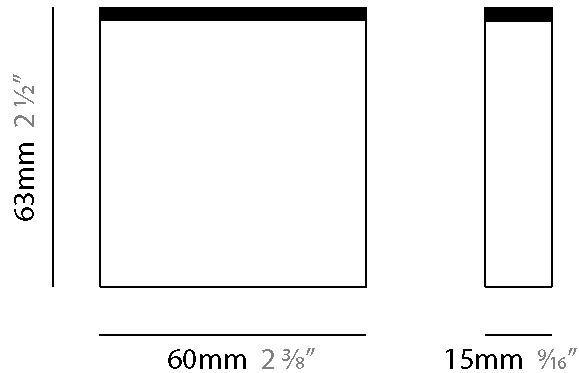

PROJECT
TYPE
SPECIFIER
QUANTITY
DATE

MATCH SINGLE STANDARD SURFACE

D103090-

base number Finish Options

1. To build a product code in our configurator select the specify button on the base model # product page
2. To build a manual product code on this datasheet choose from the options listed below in blue font and add the suffix to the base model #

GENERAL

Series: Match
Subseries: Match Single Standard
Partner: Quasar
Division: Design
Installation: Surface
Product Type: Wall Surface
Mounting Location: Wall
Light Distribution: Uplight

PHYSICAL

Shape: Abstract
Length (mm): 60
Length (in): 2 3/8
Width (mm): 15
Width (in): 9/16
Height (mm): 63
Height (in): 2 1/2
Weight (kg): 1
Weight (lbs): 2.2
Diffuser: Acrylic – See Finish Options
Fixture Finish: RED / ORG / YEL / GRN / LBL / TRA
Fixture Material: Aluminum

ELECTRICAL

Lamp Type: LED
Input Wattage (W): 4
Total Output Wattage (W): 3.1
Dimming: Non-Dimming / Phase Dimming (120vac Only)
Driver Included: No
Driver Location: Remote
Driver Type: Constant Current - 120 / 277Vac
Driver Class: Class 2
Input Voltage (V): 120 - 277
Constant Current (MA): 350

LED

Color Temperature (°K): 2700
Max. Delivered Lumen (lm): 275
CRI: >90 CRI
Lamp Life (hrs): 50000

OPTICAL

RATINGS AND CERTIFICATIONS

Certified By: Certified for North American Standards
IP rating: IP20