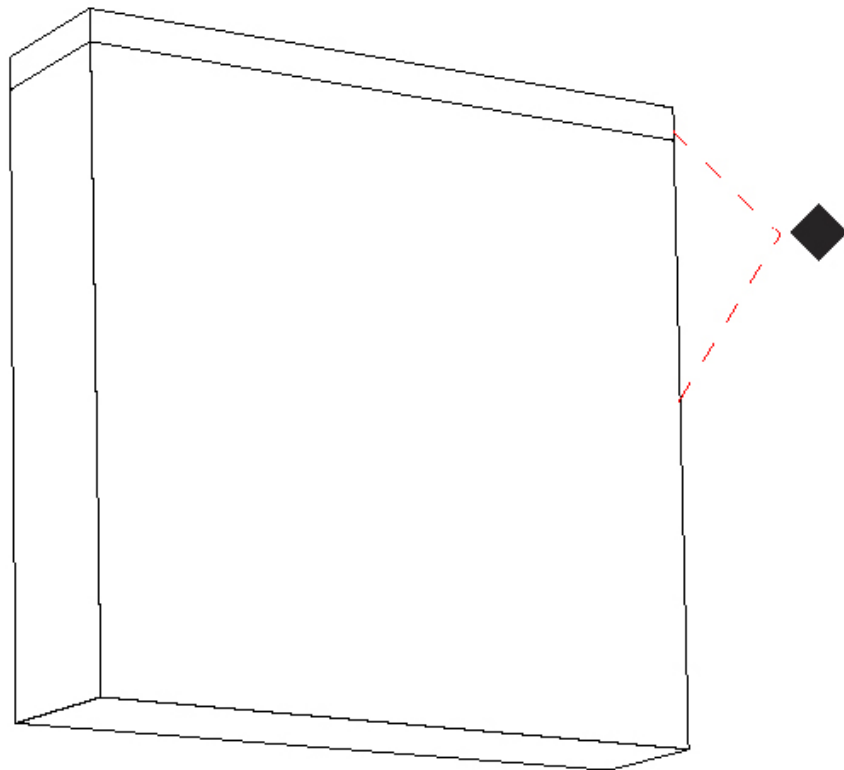

MATCH SINGLE STANDARD SURFACE

D103090-

PROJECT

TYPE

SPECIFIER

QUANTITY

DATE

D